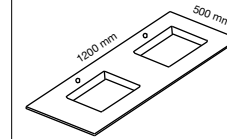

DOUBLE SINK H37
120X50