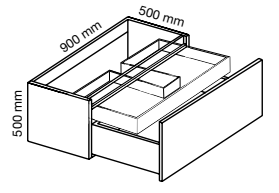

INNER DRAWER H30
90