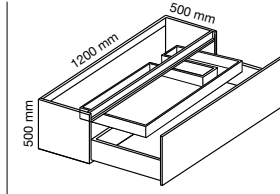

VANITY UNIT SIBEL 75X50X50 H34

INNER DRAWER 75 H29

SINK 75X50 H36

MIRROR-LED 50X75 H63

MIRROR-FRAME 60X75 H66

VANITY UNIT SIBEL 120X50X50 H3

INNER DRAWER/ RIGHT SINK 120 H31

RIGHT SINK 120X50 H15