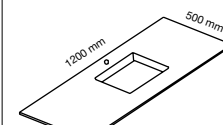

INNER DRAWER/ CENTER 120 H31

CENTER SINK 120X50 H15

DOUBLE SINK 120X50 H37

DATASHEET VANITY UNIT SIBEL

BRAND	APE
INSTALLATION	ASSEMBLED
TYPE OF ARRANGEMENT	SUSPENDED VANITY UNIT
MEASUREMENTS	75CM - 90CM - 120CM
COMPOSITION	STRUCTURE BASES, SIDES AND COUNTERTOPS MADE OF MELAMINE PARTICLES OF 19MM FAB EGGER, SIDE AND COUNTERTOP HANDLE MDF 19MM. DRAWER BASES, SIDES AND COUNTERTOPS MADE OF MELAMINE PARTICLES OF 19MM FAB EGGER, EDGING ABS, HIDDEN METAL GUIDE BLUM WITH A SHOCK ABSORBING LOCK. FACADE LACQUERED COUNTERTOP MDF 19MM. AVAILABLE IN 7 COLOURS. HANGER 2 UNITS WITH TRI-DIMENSIONAL REGULATION TESTED FOR 70 KG/HANGER, MADE IN CE MEETING THE ENVIRONMENTAL REGULATIONS IN FORCE. SNOW - GREY - SLATEGREY - GRAPHITE BEIGE - EARTH - TORTOLA.
AVAILABLE COLOURS	SNOW - GREY - SLATEGREY - GRAPHITE BEIGE - EARTH - TORTOLA.
TYPE OF SINK	SOLID SURFACE SINK
POSITIONING OF SINK	SUPERIMPOSED
TAPS INCLUDED	NO
LEGS INCLUDED	NO
ANCHORING MATERIAL	INCLUDED