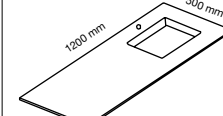

VANITY UNIT SIBEL 75X50X50 H34

INNER DRAWER 75 H29

SINK 75X50 H36

MIRROR-LED 50X75 H63

MIRROR-FRAME 60X75 H66

VANITY UNIT SIBEL 120X50X50 H3

INNER DRAWER/ RIGHT SINK 120 H31

RIGHT SINK 120X50 H15