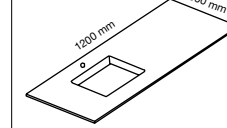

LEFT SINK H15
120X50