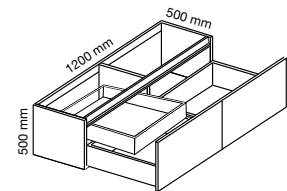

INNER DRAWER/ LEFT SINK 60 H33