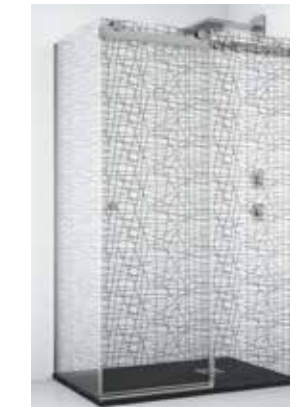

DECOR MOIRA	
90X120	H60
90X140	H61
90X160	H62

MAURICIO SHOWER SCREEN CORNER 90 / DECORS

MAURICIO SHOWER SCREEN CORNER
DECOR PRODIGY (2)

MAURICIO SHOWER SCREEN CORNER
DECOR PRODIGY (5)

MAURICIO SHOWER SCREEN CORNER
DECOR PRODIGY (10)