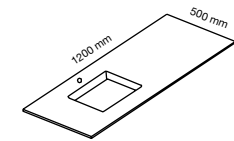

LEFT SINK 120X50 H15