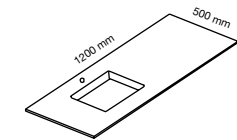

LEFT SINK H15
120X50