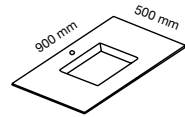

MIRROR-LED 50X120 H65

MIRROR-FRAME 60X120 H68

VANITY UNIT SIBEL 90X50X50 H2

INNER DRAWER 90 H30

SINK 90X50 H13

MIRROR-LED 50X90 H64

MIRROR-FRAME SNOW 60X90 H67

VANITY UNIT SIBEL DOUBLE DRAWER / SINK 120X50X50 H35