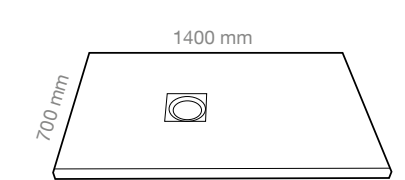

SHOWER TRAY ISLA H39
700X1400 MM