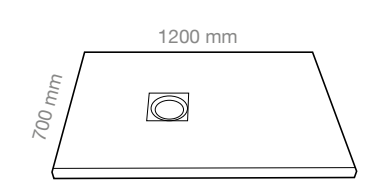

SHOWER TRAY ISLA TORTOLA

SHOWER TRAY ISLA GRAPHITE

SHOWER TRAY ISLA

HOME

SHOWER TRAY ISLA H10
900X1200 MM

SHOWER TRAY ISLA H13
800X1200 MM

SHOWER TRAY ISLA H38
700X1200 MM

SHOWER TRAY ISLA H11
900X1400 MM