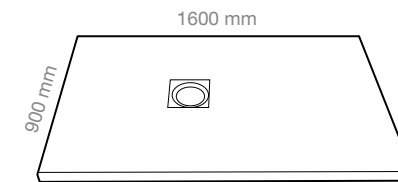

SHOWER TRAY ISLA H12
900X1600 MM