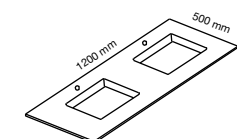

INNER DRAWER/ RIGHT SINK H33
60

INNER DRAWER/ LEFT SINK H33
60

LEFT SINK H15
120X50

RIGHT SINK H15
120X50

DOUBLE SINK H37
120X50

* AVAILABLE FRONT COLOURS
(MATCHING WITH WHITE)

SNOW GREY SLATEGREY GRAPHITE

BEIGE EARTH TORTOLA