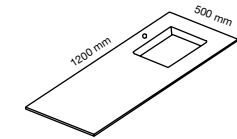

RIGHT SINK H15
120X50