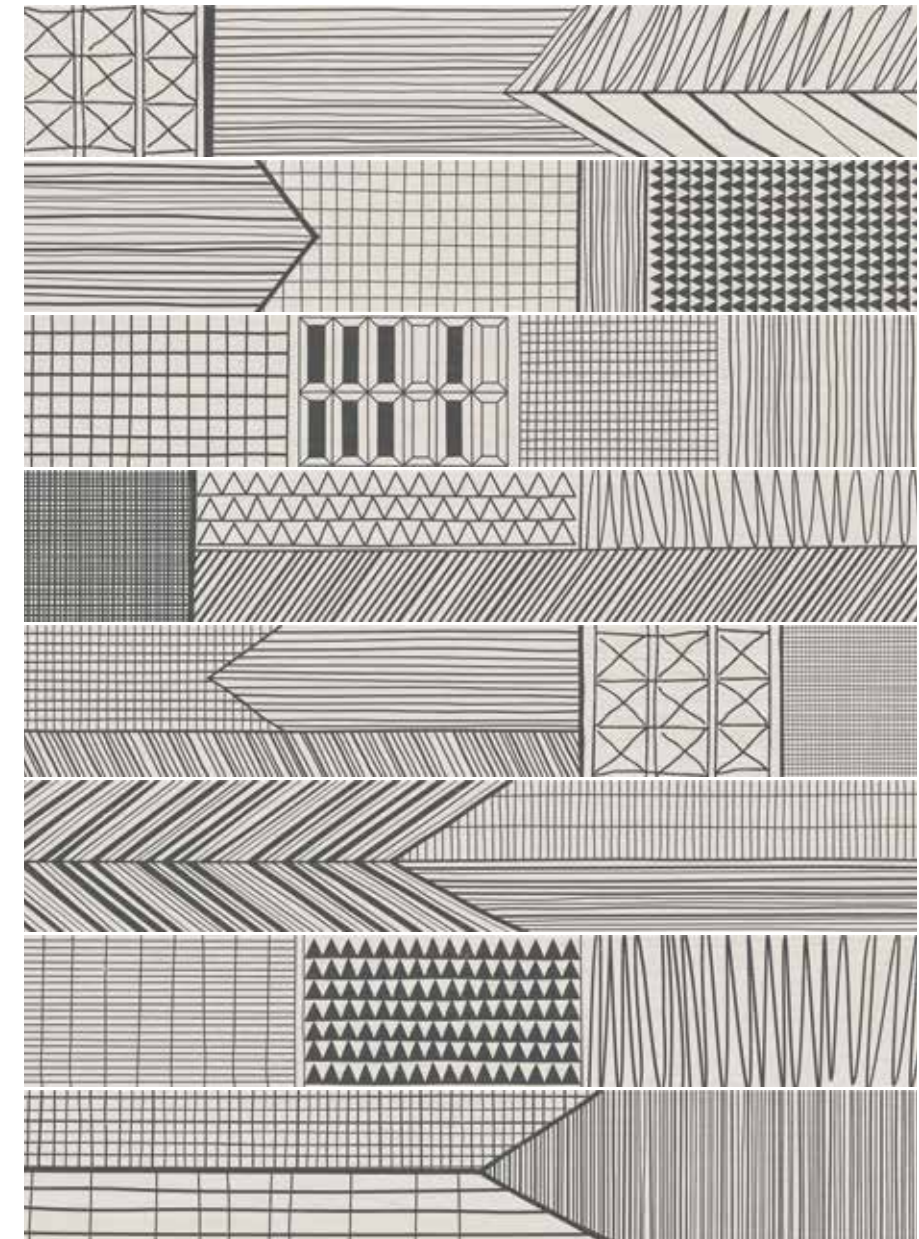

PURE GRAPHITE
20X120 / 8"X48" T36/M

HOME

PORCELAIN TILES

ESCANDINAVIAN MIX PEARL (8 PZ)
20X120 / 8"X48" **T09/M**

ESCANDINAVIAN MIX SLATEGREY (8 PZ)
20X120 / 8"X48" **T09/M**

ESCANDINAVIAN MIX GRAPHITE (8 PZ)
20X120 / 8"X48" **T09/M**