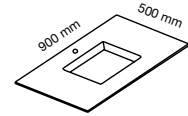

SINK H13
90X50