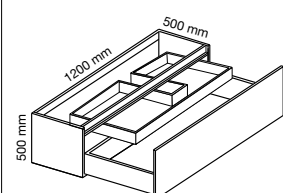

INNER DRAWER/ CENTER H31
120