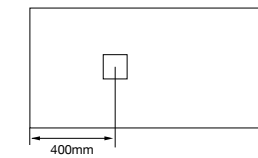

SHOWER TRAY ISLA H14
800X1400 MM

SHOWER TRAY ISLA H39
700X1400 MM

SHOWER TRAY ISLA H12
900X1600 MM

SHOWER TRAY ISLA H15
800X1600 MM

SHOWER TRAY ISLA H40
700X1600 MM

TESTS EXECUTED	METHOD OF TEST	RESULTS
URV (VALUE OF THE RESISTANCE AGAINST SLIPPING WITHOUT CLEANING)	UNE-EN 12633:2003	53
LEVEL OF SLIPPERINESS*		CLASS 3