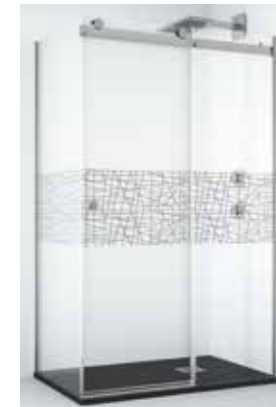

MAURICIO SHOWER SCREEN CORNER 90 / DECORS

MAURICIO SHOWER SCREEN CORNER
DECOR PRODIGY (2)