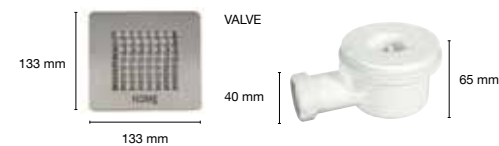

SHOWER TRAY ISLA TORTOLA

SHOWER TRAY ISLA GRAPHITE

SHOWER TRAY ISLA

HOME

SHOWER TRAY ISLA H10
900X1200 MM

SHOWER TRAY ISLA H13
800X1200 MM

SHOWER TRAY ISLA H38
700X1200 MM

SHOWER TRAY ISLA H11
900X1400 MM