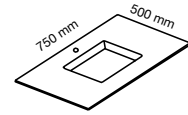

VANITY UNIT ALEXIA TORTOLA H3
90X50X50

VANITY UNIT ALEXIA TORTOLA H6
120X50X50

VANITY UNIT ALEXIA
DOUBLE DRAWER / SINK TORTOLA H32
120X50X50

VANITY UNIT ALEXIA* H2
75X50X50

INNER DRAWER H29
75

SINK H36
75X50