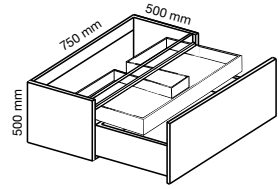

VANITY UNIT ALEXIA TORTOLA H3
90X50X50

VANITY UNIT ALEXIA TORTOLA H6
120X50X50

VANITY UNIT ALEXIA
DOUBLE DRAWER / SINK TORTOLA H32
120X50X50

VANITY UNIT ALEXIA* H2
75X50X50

INNER DRAWER H29
75

SINK H36
75X50