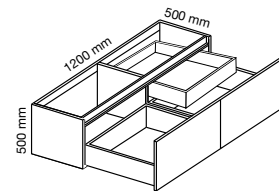

INNER DRAWER/ RIGHT SINK H33
60