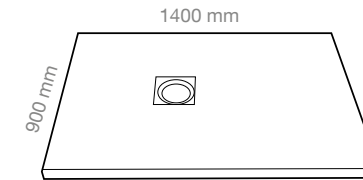

SHOWER TRAY ISLA TORTOLA

SHOWER TRAY ISLA GRAPHITE

SHOWER TRAY ISLA

HOME

SHOWER TRAY ISLA H10
900X1200 MM

SHOWER TRAY ISLA H13
800X1200 MM

SHOWER TRAY ISLA H38
700X1200 MM

SHOWER TRAY ISLA H11
900X1400 MM