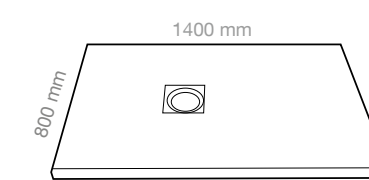

SHOWER TRAY ISLA TORTOLA

SHOWER TRAY ISLA GRAPHITE

SHOWER TRAY ISLA

HOME

SHOWER TRAY ISLA H10
900X1200 MM

SHOWER TRAY ISLA H13
800X1200 MM

SHOWER TRAY ISLA H38
700X1200 MM

SHOWER TRAY ISLA H11
900X1400 MM