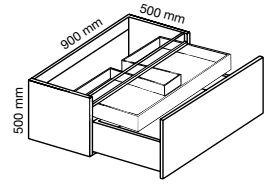

INNER DRAWER 90 H30