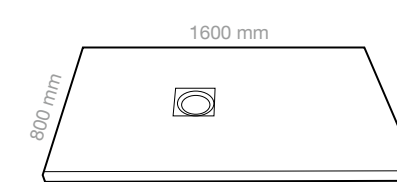

SHOWER TRAY ISLA H15
800X1600 MM