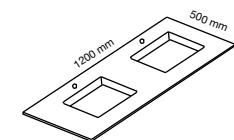

DOUBLE SINK 120X50 H37