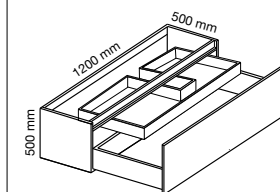

INNER DRAWER/ CENTER 120 H31

CENTER SINK 120X50 H15

DOUBLE SINK 120X50 H37

DATASHEET VANITY UNIT SIBEL

BRAND	APE
INSTALLATION	ASSEMBLED
TYPE OF ARRANGEMENT	SUSPENDED VANITY UNIT
MEASUREMENTS	75CM - 90CM - 120CM
COMPOSITION	STRUCTURE BASES, SIDES AND COUNTERTOPS MADE OF MELAMINE PARTICLES OF 19MM FAB EGGER, SIDE AND COUNTERTOP HANDLE MDF 19MM. DRAWER BASES, SIDES AND COUNTERTOPS MADE OF MELAMINE PARTICLES OF 19MM FAB EGGER, EDGING ABS, HIDDEN METAL GUIDE BLUM WITH A SHOCK ABSORBING LOCK. FACADE LACQUERED COUNTERTOP MDF 19MM. AVAILABLE IN 7 COLOURS. HANGER 2 UNITS WITH TRI-DIMENSIONAL REGULATION TESTED FOR 70 KG/HANGER, MADE IN CE MEETING THE ENVIRONMENTAL REGULATIONS IN FORCE. SNOW - GREY - SLATEGREY - GRAPHITE BEIGE - EARTH - TORTOLA.
AVAILABLE COLOURS	SNOW - GREY - SLATEGREY - GRAPHITE BEIGE - EARTH - TORTOLA.
TYPE OF SINK	SOLID SURFACE SINK
POSITIONING OF SINK	SUPERIMPOSED
TAPS INCLUDED	NO
LEGS INCLUDED	NO
ANCHORING MATERIAL	INCLUDED