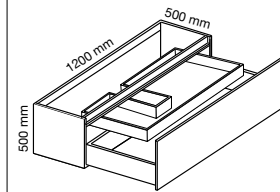

* AVAILABLE FRONT COLOURS

INNER DRAWER/ LEFT SINK 120 H31