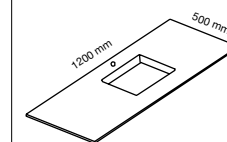

CENTER SINK H15
120X50