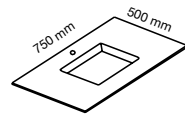

SINK 75X50 H36