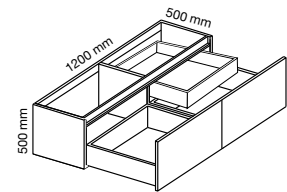

MIRROR-LED 50X120 H65

MIRROR-FRAME 60X120 H68

VANITY UNIT SIBEL 90X50X50 H2

INNER DRAWER 90 H30

SINK 90X50 H13

MIRROR-LED 50X90 H64

MIRROR-FRAME SNOW 60X90 H67

VANITY UNIT SIBEL DOUBLE DRAWER / SINK 120X50X50 H35