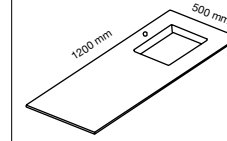

RIGHT SINK H15
120X50