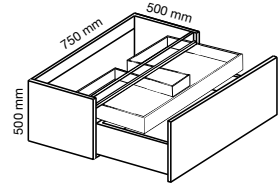

INNER DRAWER 75 H29