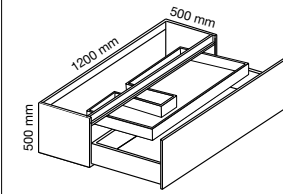

INNER DRAWER/ LEFT SINK H31
120