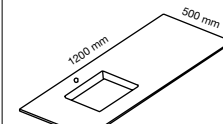

LEFT SINK 120X50 H15