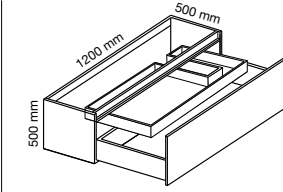

INNER DRAWER/ RIGHT SINK H31
120