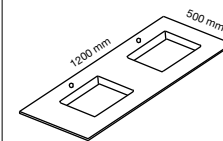

INNER DRAWER/ CENTER 120 H31

CENTER SINK 120X50 H15

DOUBLE SINK 120X50 H37

DATASHEET VANITY UNIT SIBEL

BRAND	APE
INSTALLATION	ASSEMBLED
TYPE OF ARRANGEMENT	SUSPENDED VANITY UNIT
MEASUREMENTS	75CM - 90CM - 120CM
COMPOSITION	STRUCTURE BASES, SIDES AND COUNTERTOPS MADE OF MELAMINE PARTICLES OF 19MM FAB EGGER, SIDE AND COUNTERTOP HANDLE MDF 19MM. DRAWER BASES, SIDES AND COUNTERTOPS MADE OF MELAMINE PARTICLES OF 19MM FAB EGGER, EDGING ABS, HIDDEN METAL GUIDE BLUM WITH A SHOCK ABSORBING LOCK. FACADE LACQUERED COUNTERTOP MDF 19MM. AVAILABLE IN 7 COLOURS. HANGER 2 UNITS WITH TRI-DIMENSIONAL REGULATION TESTED FOR 70 KG/HANGER, MADE IN CE MEETING THE ENVIRONMENTAL REGULATIONS IN FORCE. SNOW - GREY - SLATEGREY - GRAPHITE BEIGE - EARTH - TORTOLA.
AVAILABLE COLOURS	SNOW - GREY - SLATEGREY - GRAPHITE BEIGE - EARTH - TORTOLA.
TYPE OF SINK	SOLID SURFACE SINK
POSITIONING OF SINK	SUPERIMPOSED
TAPS INCLUDED	NO
LEGS INCLUDED	NO
ANCHORING MATERIAL	INCLUDED