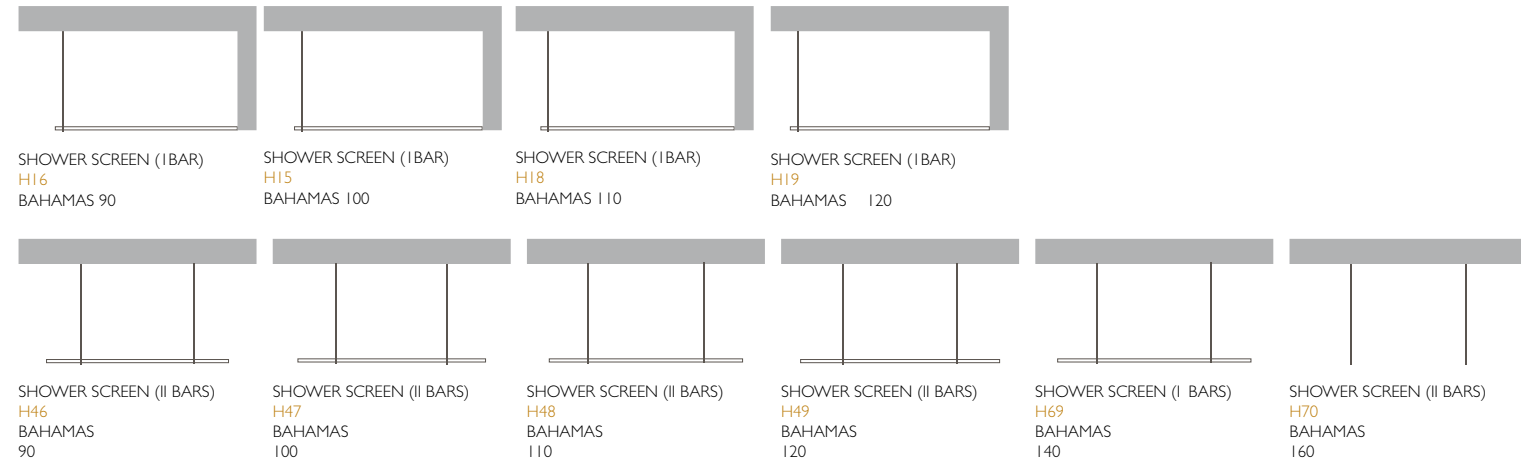

MAURICIO SHOWER SCREEN CORNER 90 / DECORS

MAURICIO SHOWER SCREEN CORNER
DECOR PRODIGY (2)

MAURICIO SHOWER SCREEN CORNER
DECOR PRODIGY (5)

MAURICIO SHOWER SCREEN CORNER
DECOR PRODIGY (10)

DECOR PRODIGY	
90X120	H60
90X140	H61
90X160	H62

MAURICIO SHOWER SCREEN CORNER
DECOR ARUBA (2) GREY

MAURICIO SHOWER SCREEN CORNER
DECOR ARUBA (5) GREY

MAURICIO SHOWER SCREEN CORNER
DECOR ARUBA (10) GREY

DECOR ARUBA	
90X120	H60
90X140	H61
90X160	H62

AVAILABLE FOR

BAHAMAS / FIXED SHOWER SCREENS / ENCLOSURES

*Important: Indicate where the anchoring should go. Right or left
 * Height SHOWER SCREEN 195 cm.

BAHAMAS / FIXED SHOWER SCREENS / ENCLOSURES DECORS

DECOR MOIRA I BAR	
90	H50
100	H51
110	H52
120	H53
DECOR MOIRA II BARS	
90	H94
100	H95
110	H96
120	H97
140	H98
160	H99