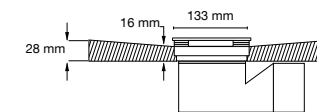

SHOWER TRAY ISLA H14
800X1400 MM

SHOWER TRAY ISLA H39
700X1400 MM

SHOWER TRAY ISLA H12
900X1600 MM

SHOWER TRAY ISLA H15
800X1600 MM

SHOWER TRAY ISLA H40
700X1600 MM

TESTS EXECUTED	METHOD OF TEST	RESULTS
URV (VALUE OF THE RESISTANCE AGAINST SLIPPING WITHOUT CLEANING)	UNE-EN 12633:2003	53
LEVEL OF SLIPPERINESS*		CLASS 3