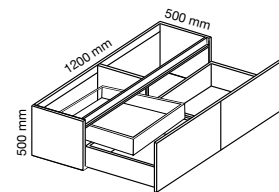

INNER DRAWER/ LEFT SINK H33
60