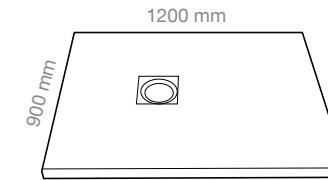

SHOWER TRAY ISLA TORTOLA

SHOWER TRAY ISLA GRAPHITE

SHOWER TRAY ISLA

HOME

SHOWER TRAY ISLA H10
900X1200 MM

SHOWER TRAY ISLA H13
800X1200 MM

SHOWER TRAY ISLA H38
700X1200 MM

SHOWER TRAY ISLA H11
900X1400 MM