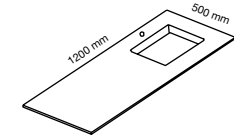

RIGHT SINK 120X50 H15