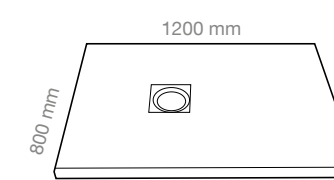

SHOWER TRAY ISLA TORTOLA

SHOWER TRAY ISLA GRAPHITE

SHOWER TRAY ISLA

HOME

SHOWER TRAY ISLA H10
900X1200 MM

SHOWER TRAY ISLA H13
800X1200 MM

SHOWER TRAY ISLA H38
700X1200 MM

SHOWER TRAY ISLA H11
900X1400 MM